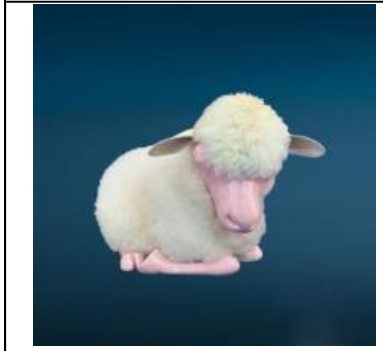

Price
10,600.00
1,696.00
12,296.00

THOMAS O'HEA
 - DISEÑO & IDEAS -

Description:		
Standing Borregow Shelf with Minimalist Black Head..		
Sizes:	Item N°	17
length:	17.71 Inches	
width:	7.84 Inches	
Height from the base to the head:		18.89 Inches
Height from base to withers:		16.53 Inches

Price
12,000.00
1,920.00
13,920.00

Description:		
Lying Borregow Shelf with Minimalist Black Head.		
Sizes:	Item N°	18
length:	15.74 Inches	
width:	9.44 Inches	
Height from the base to the head:		16.53 Inches
Height from base to withers:		11.81 Inches

Price
12,000.00
1,920.00
13,920.00

Description:		
Lying Blue Borregow Shelf.		
Sizes:	Item N°	19
length:	17.32 Inches	
width:	9.44 Inches	
Height from the base to the head:		10.23 Inches
Height from base to withers:		9.44 Inches

Price
12,000.00
1,920.00
13,920.00

Description:		
Lying Pink Borregow Shelf.		
Sizes:	Item N°	20
length:	17.32 Inches	
width:	12.20 Inches	
Height from the base to the head:		10.62 Inches
Height from base to withers:		9.44 inches