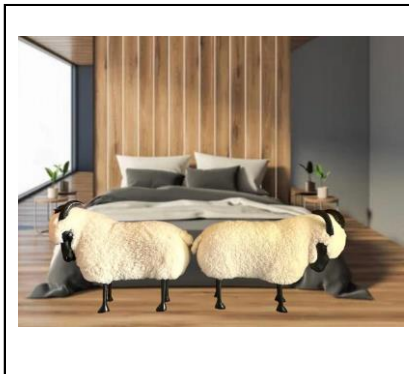

Description:		
Borregows Cute Minimalist white with a black head.		
Right and Left Head With Horns.		
Sizes:	Item N°	7
length:	30.31 Inches	
width:	11.81 Inches	
Height from the base to the head:		27.55 Inches
Height from base to withers:		22.83 Inches

Price
57,000.00
9,120.00
66,120.00